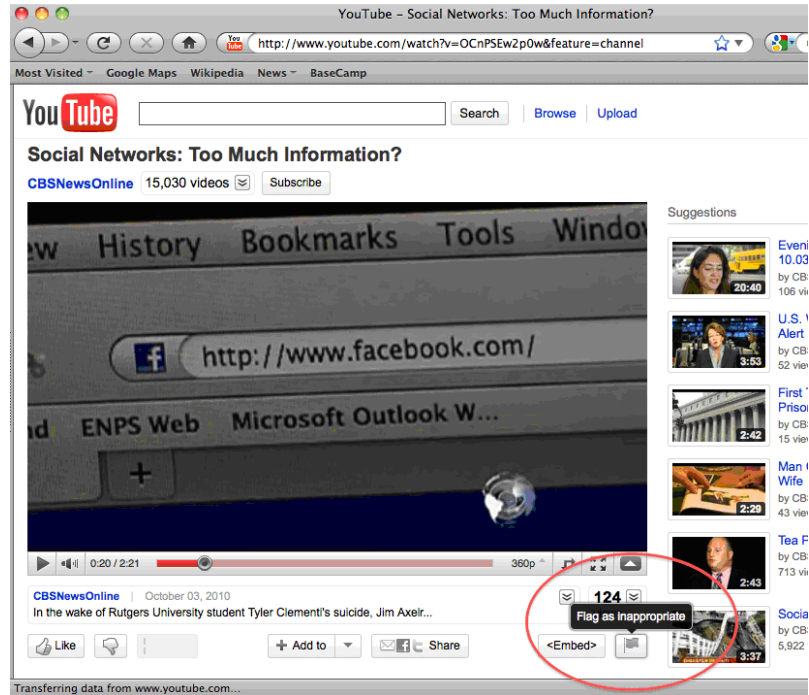

## How to Report Abuse on YouTube

(Note: you must be logged in to flag videos and comments.)

To report a video: click the flag shaped icon in the lower right corner under the offensive video. When your mouse is hovering over it, the icon will read "Flag as inappropriate."