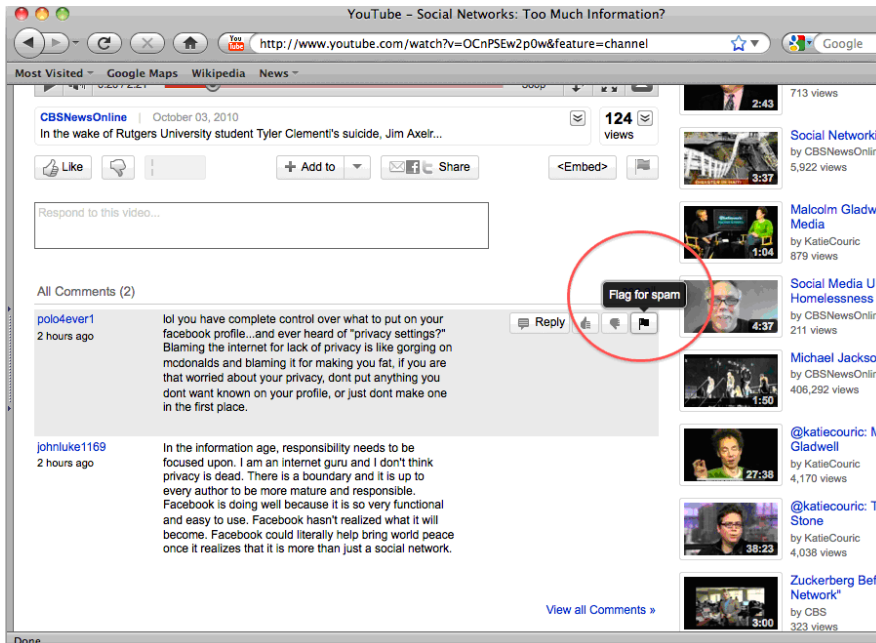

## How to Report Abuse on YouTube

(Note: you must be logged in to flag videos and comments.)

To report a video: click the flag shaped icon in the lower right corner under the offensive video. When your mouse is hovering over it, the icon will read "Flag as inappropriate."